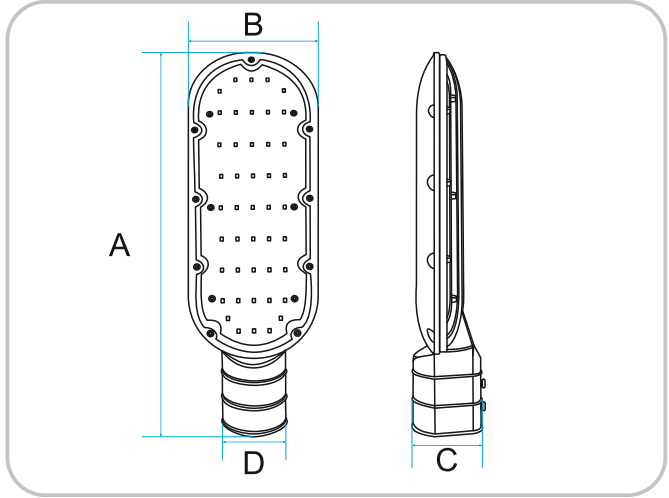

RAW

CRS70 LED Street Light

Product Details

Lighting Performance

Variants	12W | 20W | 30W | 50W
Lumen Output	1440 | 2400 | 3600 | 6000
Efficacy	120 Lm/ Watt
Rated Voltage (V)	240V, 50Hz
No. of LEDs	27 | 44 | 45 | 96

LED Specification

Color Temperature	3K | 4K | 6K
Single LED Lumen	140Lm - 150Lm
Life with Lm80 Criteria	50000 Hrs.
CRI	≥ 80
Beam Angle	120°

Driver Specification

BIS Registration	Yes
Surge Protection	Upto 6kV
Short Circuit Protection	Yes
Open Circuit Protection	Yes
Power Factor	>0.95
Country of Manufacturing	India

Qualification & Warranty

IS 10322
(Part - 5 / Sec 3)

R-71012378
www.bis.gov.in

Construction

Optical Cover	Polycarbonate
Product Construction	Polycarbonate
Housing / Body Material	Polycarbonate
Heat Sink Material	Polycarbonate
Product Color	Grey

Environment & Life-span

IP Rating	IP66
Net Weight in Kg.	0.239 | 0.315 | 0.441 | 0.7
Standard Packing	25 | 20 | 10 | 10

Dimensions

Product Dimension (mm)	Wattages	A	B	C
	12W	259	85	53
	20W	309	100	53
	30W	378	120	72
	50W	445	155	73
Pipe Diameter (mm)	Wattages	D		
	12W	25		
	20W	25		
	30W	42		
	50W	45