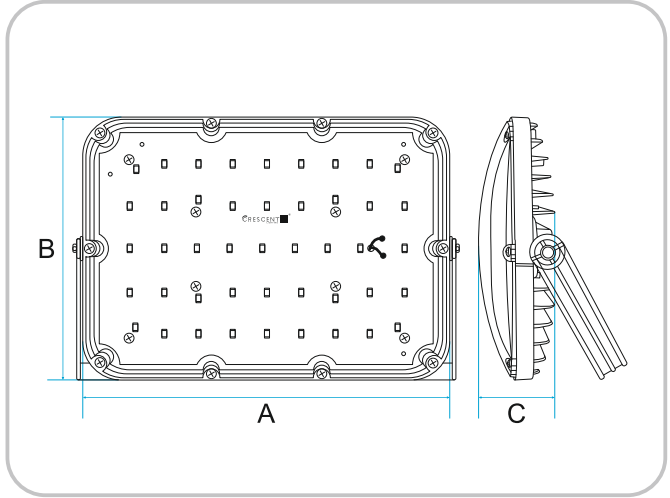

RAW

CRF90 - LED Flood Light

Product Details

Lighting Performance

Variants	15W 30W 50W
Lumen Output	1800 3600 6000
Luminous Flux (Lm)	120 Lm/ Watt
Rated Voltage (V)	240V, 50Hz
No. of LEDs	24 45 96

LED Specification

Environment & Life-span

IP Rating	IP66
Net Weight in Gram	380 540 820
Standard Packing	30 30 10

Dimensions

Product Dimension (mm) (L×W×H)	Wattages	A	B	C
	15W	180	140	45
	30W	240	190	45
	50W	330	220	60